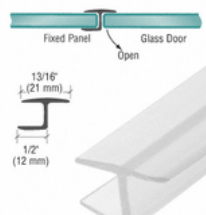

Item # VIE337SB
Adjustable Wall Mount
Full Back Plate Hinge
Finish: Satin Brass
In Stock: 3// sold all 3 only
Price: \$29.90/each

Item # PCR12
Clear Translucent Vinyl Bulb Seal
for 1/2 (12 mm) Glass
In Stock: 32 boxes
Price: \$9.90

Item # P180SDJ
Polycarbonate Strike and
Door H-Jamb with Vinyl Insert
180 Degree for 3/8" Glass
In Stock: 42
Price: \$8.90

Item # P912WS
Clear Co-Extruded
Bottom Wipe With
Drip Rail for 1/2" Glass
Stock: 7
Price: \$7.90