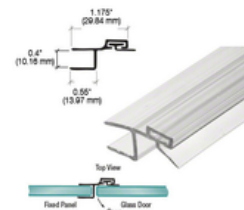

Item # P180SDJ
Polycarbonate Strike and
Door H-Jamb with Vinyl Insert
180 Degree for 3/8" Glass
In Stock: 42
Price: $8.90