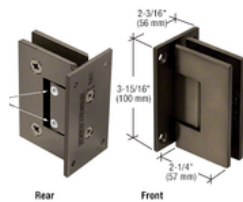

Price: \$19.90

Item # DCH4BSD
Steel 4" x 72" Double Door Header
Finish: Brushed Stainless
In Stock: 1

Price: \$89.90

No returns or exchanges will be accepted for these Products

SALE

Item # VIE180ABR
Vienna 180 Series
Glass-to-Glass Hinge
Finish: Antique Brass
In Stock: 3 // Sold all 3 only
Price: \$25.90/each

Item # VIE180SN
Glass-to-Glass Hinge
Finish: Satin Nickel
In Stock: 1
Price: \$19.90

Item # VIE037SN
Vienna 037 Series Wall Mount
Full Back Plate Hinge
Finish: Satin Nickel
In Stock: 2 // Sold pair only
Price: \$19.90/each