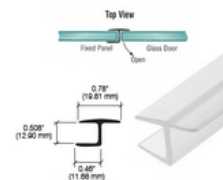

Item # PCC12
'Y' Jamb Seal with Soft
Leg for 1/2" Glass
Stock: 124
Price: $5.90

No returns or exchanges will be accepted for these Products