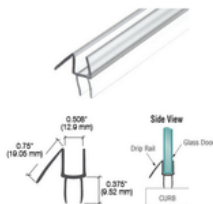

Item # P912WS
Clear Co-Extruded
Bottom Wipe With
Drip Rail for 1/2" Glass
Stock: 7
Price: $7.90