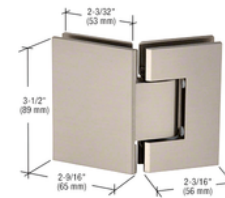

Further Reduced Price

SALE

Item # C50-0011BLY
Wall Mount Full Back
Plate Hinge*
Finish: Polished Chrome
In Stock: 17

Price: \$15.90 each
*Morse Industries

Item # Z-HAB02BN
Heavy Duty Adapter block
Finish: Brushed Nickel
In Stock: 29

Price: \$2.90

Item # Z-3130BN
135 Degree Glass-to-Glass Hinge*
Finish: Brushed Nickel
Sold by the box/ 10 units per box
In Stock: 12 boxes

Price: \$19.90 each
Box: \$ 199.00

Item # HD-821PS
Thru-Glass Pull*
Requires a 2-1/4" hole in the glass
Finish: Polished Stainless
In Stock: 50